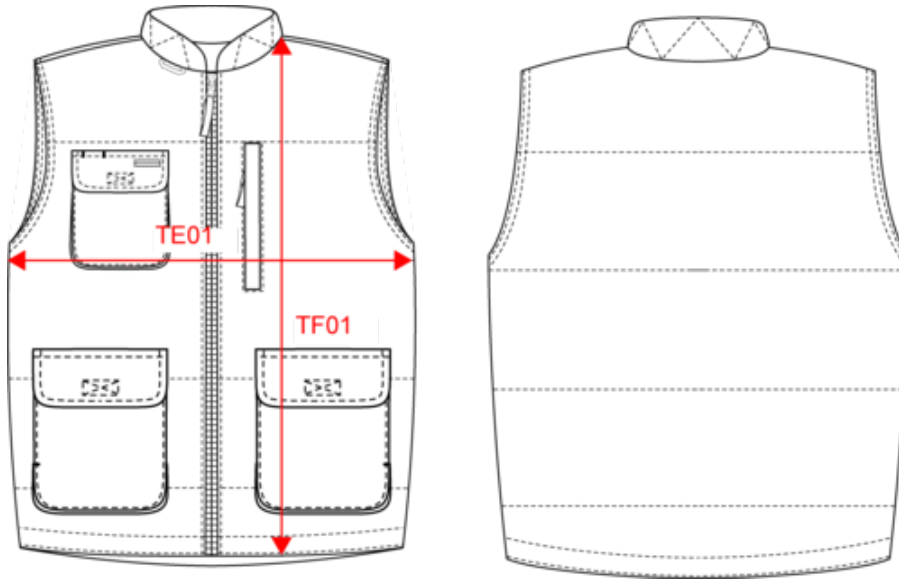

WK615

Quilted bodywarmer

- PVC backing for greater fabric waterproofing.
- Hard-wearing and supple thanks to polyester microfibre.
- Easy-care, perfect for everyday professional use.

100% polyester. Microfibre with PVC coating 1500 mm water-resistant. 100% polyester lining and padding. 4 outer pockets: 2 bottom pockets with flap and tear release fastening. 1 chest bellows pocket with flap and headphone access. 1 chest zipped pocket. 1 inner zipped pocket. Quilted collar with headphone access. Drawcord at bottom hem. Full front silver-toned plastic zip. Zip access for decoration. Average weight size L : 754g.

More information

Logistic

Country of origin

Customs code

Washing instructions

WK615

Quilted bodywarmer

Dimensions (cm)

Measurements in cm	S	M	L	XL	XXL	3XL	4XL	5XL
H05 - Total height	73.50	75.50	77.50	79.50	81.50	83.50	85.50	87.50
W05 - 1/2 chest width at 1.5cm below armhole	57.00	60.00	63.00	66.00	69.00	72.00	75.00	78.00
TE01 - 1/2 chest width at 1.5cm below armhole	57.00	60.00	63.00	66.00	69.00	72.00	75.00	78.00
TF01 - Total height from HSP	73.50	75.50	77.50	79.50	81.50	83.50	85.50	87.50